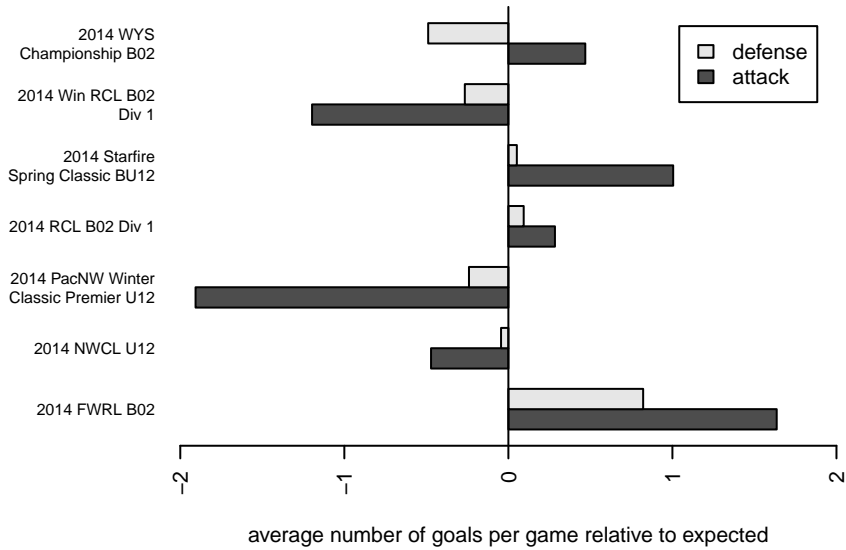

Eastside FC Red B02

Eastside FC
 Preston, WA
 B02 total strength=1020
 attack=2.58 defense=1.78
 fall league = RCL B02 Div 1
 spr league = Win RCL B02 Div 1

alt names used:
 EASTSIDE FC 02 RED
 Eastside FC Red [B02]
 Eastside FC 02 Red A
 EASTSIDE FC 02 RED
 Eastside FC 02 Red A
 Eastside FC BU12 Red
 Eastside FC 02 Red A
 Eastside FC 02 Red A

Venues played:
 2014 Starfire Spring Classic BU12
 2014 NWCL U12
 2014 RCL B02 Div 1
 2014 FWRL B02
 2014 PacNW Winter Classic Premier U12
 2014 Win RCL B02 Div 1
 2014 WYS Championship B02

Eastside FC Red B02
 Dots are actual minus expected GF (blue circles) and GA (red triangles).
 Blue line is smoothed change in attack strength. Red is smoothed change in defense strength.

**attack and defense variance (black dot)
relative to other teams
and top 10 in region**

**attack and defense rating
relative to others at age
and all opponents in last 13 months**

Performance relative to 13 month average