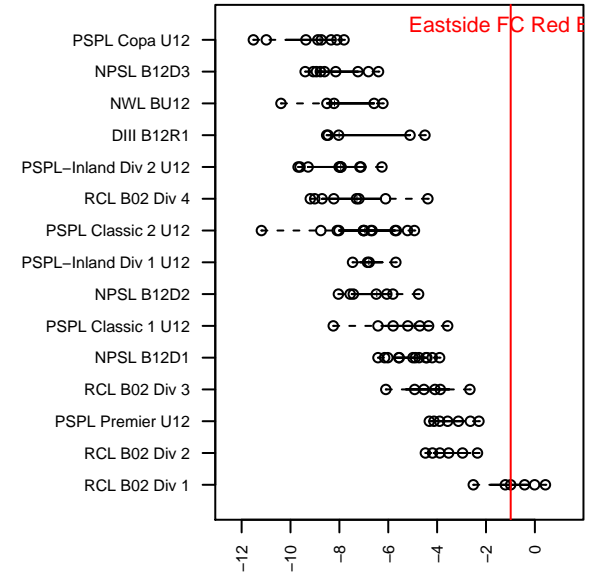

Eastside FC Red B02

Eastside FC
 Preston, WA
 B02 total strength=1020
 attack=2.58 defense=1.78
 fall league = RCL B02 Div 1
 spr league = Win RCL B02 Div 1

alt names used:
 EASTSIDE FC 02 RED
 Eastside FC Red [B02]
 Eastside FC 02 Red A
 EASTSIDE FC 02 RED
 Eastside FC 02 Red A
 Eastside FC BU12 Red
 Eastside FC 02 Red A
 Eastside FC 02 Red A

Venues played:
 2014 Starfire Spring Classic BU12
 2014 NWCL U12
 2014 RCL B02 Div 1
 2014 FWRL B02
 2014 PacNW Winter Classic Premier U12
 2014 Win RCL B02 Div 1
 2014 WYS Championship B02

Eastside FC Red B02
 Dots are actual minus expected GF (blue circles) and GA (red triangles).
 Blue line is smoothed change in attack strength. Red is smoothed change in defense strength.

**attack and defense variance (black dot)
relative to other teams
and top 10 in region**

**attack and defense rating
relative to others at age
and all opponents in last 13 months**

Performance relative to 13 month average