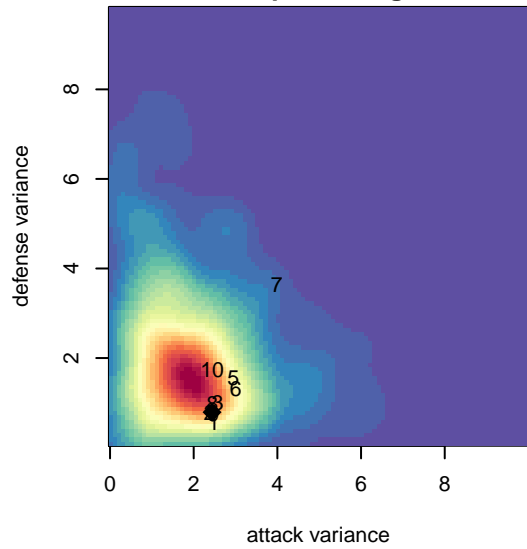

Eastside FC Red B02

Eastside FC
 Preston, WA
 B02 total strength=1020
 attack=2.58 defense=1.78
 fall league = RCL B02 Div 1
 spr league = Win RCL B02 Div 1

alt names used:
 EASTSIDE FC 02 RED
 Eastside FC Red [B02]
 Eastside FC 02 Red A
 EASTSIDE FC 02 RED
 Eastside FC 02 Red A
 Eastside FC BU12 Red
 Eastside FC 02 Red A
 Eastside FC 02 Red A

Venues played:
 2014 Starfire Spring Classic BU12
 2014 NWCL U12
 2014 RCL B02 Div 1
 2014 FWRL B02
 2014 PacNW Winter Classic Premier U12
 2014 Win RCL B02 Div 1
 2014 WYS Championship B02

Eastside FC Red B02
 Dots are actual minus expected GF (blue circles) and GA (red triangles).
 Blue line is smoothed change in attack strength. Red is smoothed change in defense strength.

**attack and defense variance (black dot)
relative to other teams
and top 10 in region**

**attack and defense rating
relative to others at age
and all opponents in last 13 months**

Performance relative to 13 month average