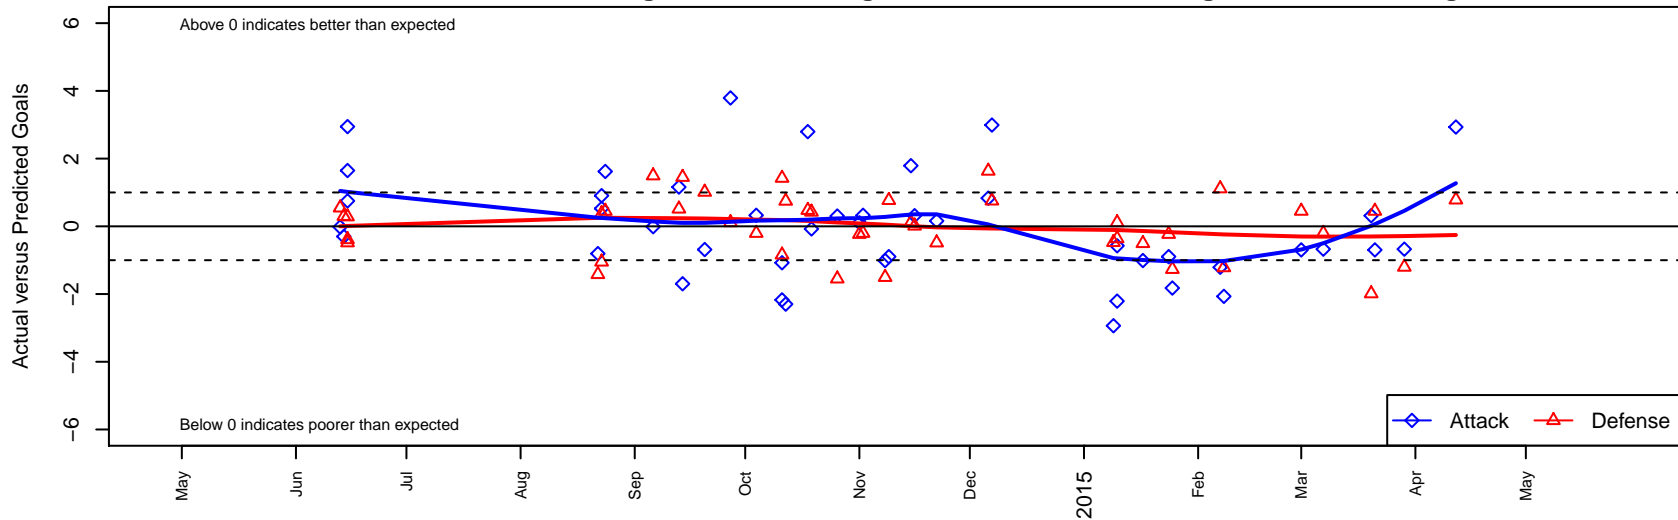

Eastside FC Red B02

Eastside FC
 Preston, WA
 B02 total strength=1020
 attack=2.58 defense=1.78
 fall league = RCL B02 Div 1
 spr league = Win RCL B02 Div 1

alt names used:
 EASTSIDE FC 02 RED
 Eastside FC Red [B02]
 Eastside FC 02 Red A
 EASTSIDE FC 02 RED
 Eastside FC 02 Red A
 Eastside FC BU12 Red
 Eastside FC 02 Red A
 Eastside FC 02 Red A

Venues played:
 2014 Starfire Spring Classic BU12
 2014 NWCL U12
 2014 RCL B02 Div 1
 2014 FWRL B02
 2014 PacNW Winter Classic Premier U12
 2014 Win RCL B02 Div 1
 2014 WYS Championship B02

Eastside FC Red B02
 Dots are actual minus expected GF (blue circles) and GA (red triangles).
 Blue line is smoothed change in attack strength. Red is smoothed change in defense strength.

**attack and defense variance (black dot)
relative to other teams
and top 10 in region**

**attack and defense rating
relative to others at age
and all opponents in last 13 months**

Performance relative to 13 month average